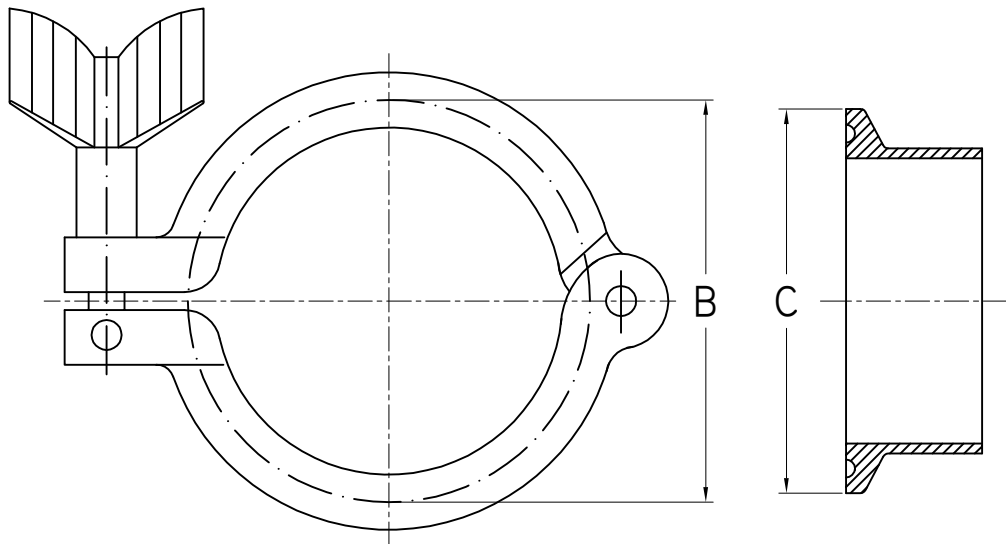

# ART. 789

DN	B	C
15	37	34
20	37	34
25	53.4	50.4
32	53.4	50.4
40	53.4	50.4
50	67	64

MADE FROM CASTING

MORSETTO SNODO SINGOLO CLAMP DIN  
CLAMP SINGLE HEAVY DIN

**TECNICATRE**  
Stainless Steel Experience