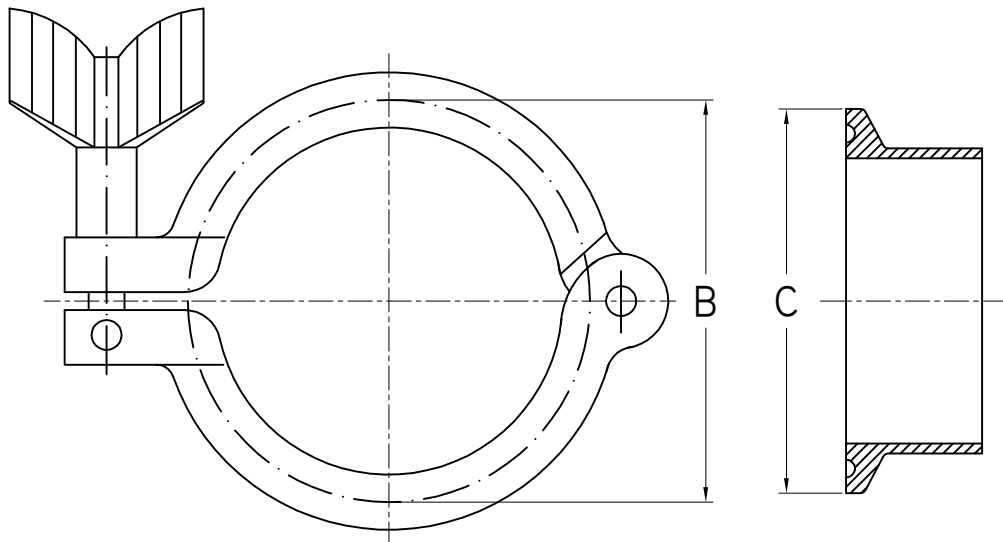

ART. 776

DN	Size	B	C
15	1/2"	37	34
20	3/4"	53.4	50.4
25	1"	53.4	50.4
32	1"1/4	53.4	50.4
40	1"1/2	67	64
50	2"	80.4	77.4

MADE FROM CASTING

MORSETTO SNODO SINGOLO CLAMP ISO
CLAMP SINGLE HEAVY ISO

TECNICATRE
Stainless Steel Experience