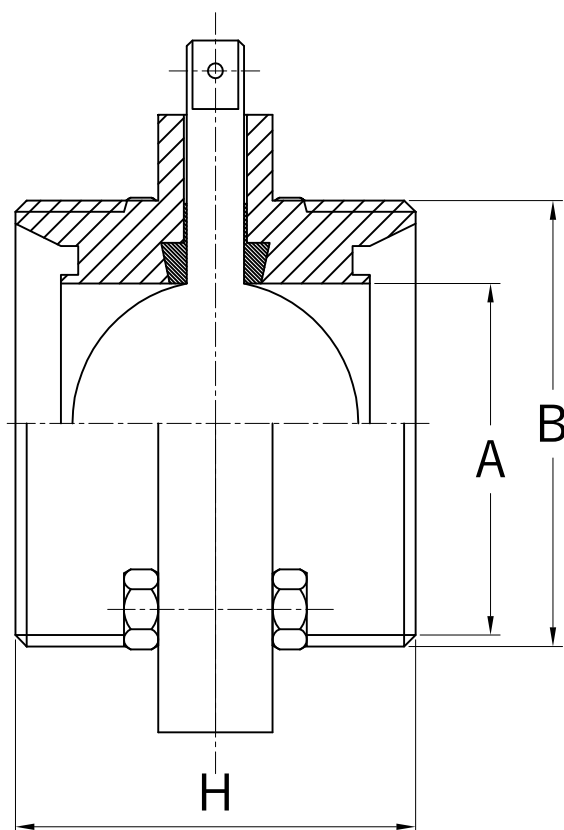

ART. 210

DN	A	B	H
15	15	RD34X1/6"	64
20	19	RD44X1/6"	64
25	25	RD52X1/6"	66
32	31	RD58X1/6"	70
40	37	RD65X1/6"	74
50	49	RD78X1/6"	76
65	66	RD95X1/6"	80
80	81	RD110X1/4"	86
100	100	RD130X1/4"	108

VALVOLA FARFALLA F.F. DIN
 BUTTERFLY VALVE F.F. DIN 11851