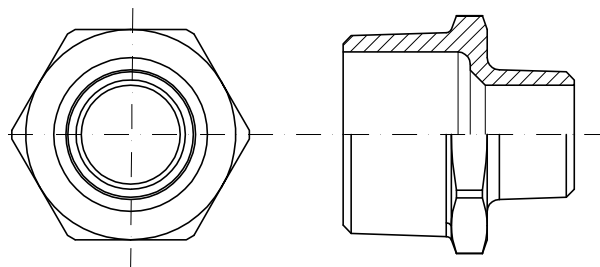

ART. 148

Inch1	DN1	Inch2	DN2
1/4"	8	1/8"	6
3/8"	10	1/4"	8
3/8"	10	1/8"	6
1/2"	15	3/8"	10
1/2"	15	1/4"	8
3/4"	20	1/2"	15
3/4"	20	3/8"	10
3/4"	20	1/4"	8
1"	25	3/4"	20
1"	25	1/2"	15
1"1/4	32	1"	25
1"1/4	32	3/4"	20
1"1/4	32	1/2"	15
1"1/2	40	1"1/4	32
1"1/2	40	1"	25
1"1/2	40	3/4"	20
2"	50	1"1/2	40
2"	50	1"1/4	32
2"	50	1"	25
2"1/2	65	2"	50
2"1/2	65	1"1/2	40
3"	80	2"1/2	65
3"	80	2"	50

NIPPLE RIDOTTO FUSIONE
RED HEX NIPPLE