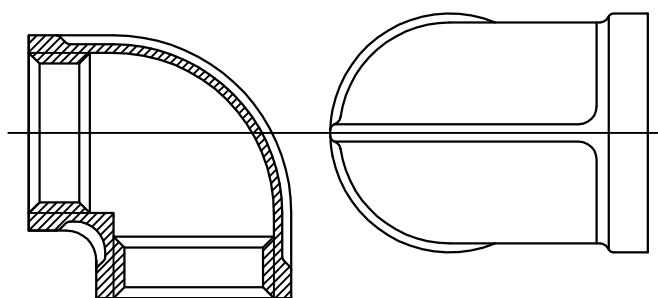

ART. 131

Inch	DN
1/8"	6
1/4"	8
3/8"	10
1/2"	15
3/4"	20
1"	25
1"1/4	32
1"1/2	40
2"	50
2"1/2	65
3"	80
4"	100

GOMITO 90° F.F. FUSIONE
ELBOWS 90° F.F.

TECNICATRE
Stainless Steel Experience