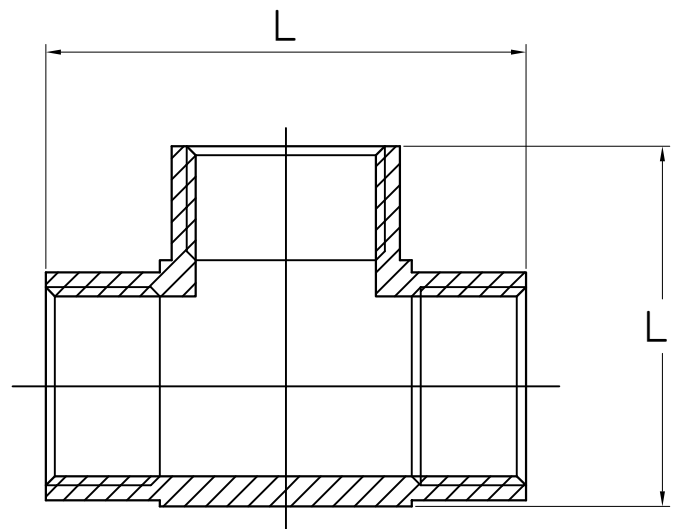

ART. 128

Inch	DN	L	L1
1/4"	8	40	30
3/8"	10	45	35
1/2"	15	50	40
3/4"	20	65	50
1"	25	76	60

MADE FROM BARR

TEE F.F.F.
TEE F.F.F.