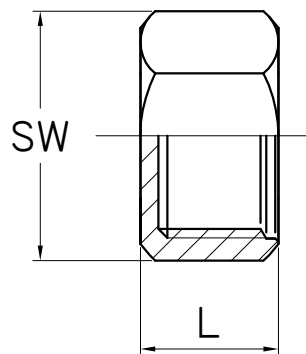

ART. 121

Inch	DN	SW	L
1/8"	6	14	14
1/4"	8	17	14
3/8"	10	22	15
1/2"	15	27	16
3/4"	20	30	19
1"	25	36	23
1"1/4	32	50	25
1"1/2	40	55	26
2"	50	65	28

MADE FROM BARR

TAPPO FEMMINA
HEX CAP

TECNICATRE
Stainless Steel Experience