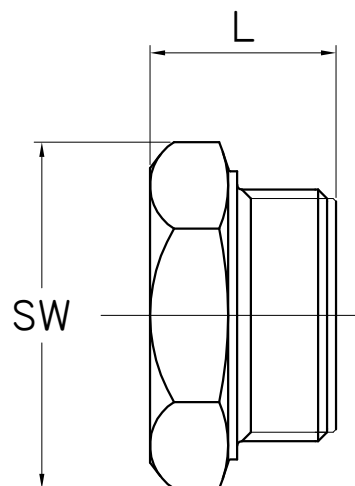

ART. 120

Inch	DN	SW	L
1/8"	6	14	16
1/4"	8	17	18
3/8"	10	22	20
1/2"	15	27	23,5
3/4"	20	30	24
1"	25	36	27
1"1/4	32	50	29
1"1/2	40	55	30
2"	50	65	31

MADE FROM BARR

**TAPPO MASCHIO
HEX PLUG**

TECNICATRE
Stainless Steel Experience