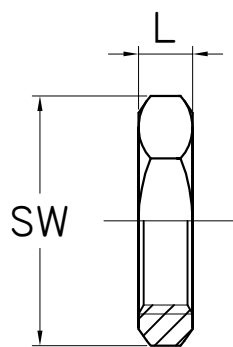

ART. 105

Inch	DN	SW	L
1/8"	6	14	5
1/4"	8	19	6
3/8"	10	22	7
1/2"	15	27	8
3/4"	20	30	9
1"	25	36	10
1"1/4	32	50	12
1"1/2	40	55	12,5
2"	50	65	12,5

MADE FROM BARR

**CONTRODADO
LOCK NUT**

TECNICATRE
Stainless Steel Experience